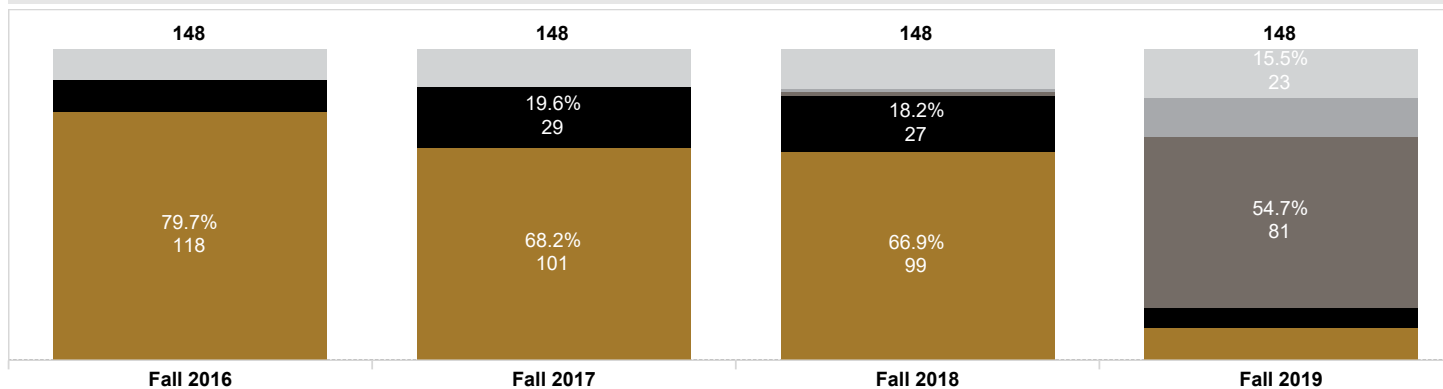

1-Year Retention and 4-Year Graduation Rates by Cohort

% Students Retained After X Years

1

Graduation Rate After X Years

4

- College
All
- Department
All
- Major
Multiple values
- Gender
All
- Race/Ethnicity
All
- Residency
All
- Underrepresented Minority
All

Fall 2015 Cohort Progress Over Time

Select Retention cohort:
Fall 2015

Years from start:
4

Status

- Left with No Degree
- Graduated
- Graduated in CODO College
- Enrolled in CODO College
- Still Enrolled