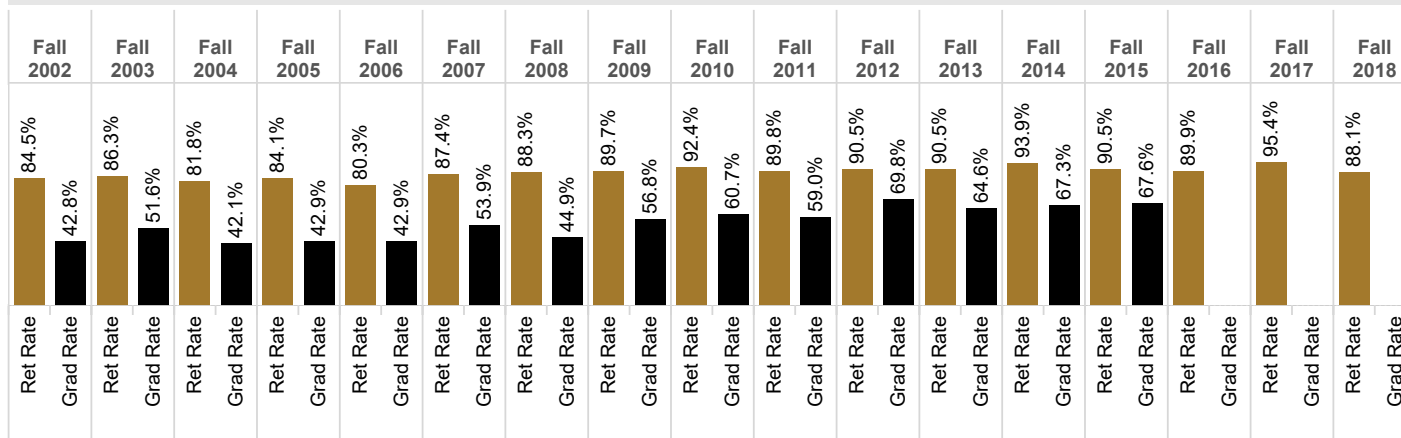

1-Year Retention and 4-Year Graduation Rates by Cohort

% Students Retained After X Years

1

Graduation Rate After X Years

4

- College
All
- Department
All
- Major
Multiple values
- Gender
All
- Race/Ethnicity
All
- Residency
All
- Underrepresented Minority
All

Fall 2015 Cohort Progress Over Time

Select Retention cohort:
Fall 2015

Years from start:
4

Status

- Left with No Degree
- Graduated
- Graduated in CODO College
- Enrolled in CODO College
- Still Enrolled